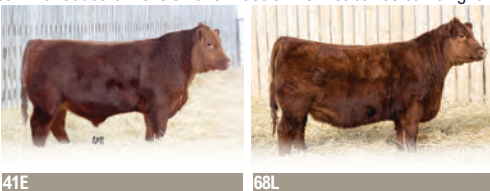

Ref Sire **D RED LWNBRG RESTLESS 100L :: Sire of Lots 24-27**

RED LWNBRG RESTLESS 100L

TED 100L :: 2329396 :: January 18 2023

RED LWNBRG ELECTRIC 4D	RED ANDRAS FUSION R236
RED LWNBRG ADRENALINE 28J	RED LWNBRG SCARLET 62Z
RED LWNBRG CROSS OVER 150D	RED LWNBRG ROLLIN DEEP 90B
	RED TED ROMEO 149S
RED LWNBRG HARVESTOR 41E	TED HARVESTOR 154A
RED LWNBRG ESSENCE 115J	RED TED KARWEIK 74T
RED LWNBRG PEACEMAKER 30B	RED GMRA PEACEMAKER 1216
	RED TED SAKIC 27Z

BW	205D	365D	EPDs	BW: 1	WW: 81	YW: 132	M: 29
77	956	1300	% 41	1	1	1	9

A sale feature in 2024 to Cutting Edge Ranch. A curvibender bull with a premier cow family behind him. A deep bodied bull with added dimension and muscle. His first calves came light and finished in the top percent at yearling. High end epd bull with Top 25% calving ease and top 1% at weaning and yearling and top 5 % milk. CAA Elite grandam and her dam is still producing at 14. Owned by Cutting Edge Ranch